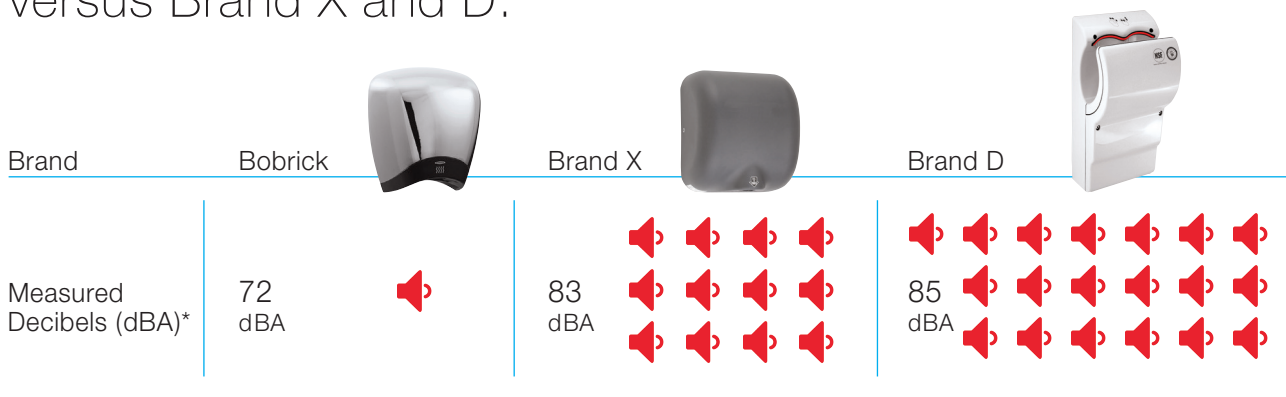

QuietDry Series: Contemporary design, sustainable wattages and ADA compliance.

	<b>TerraDry™ B-7188/B-7180</b>	<b>TrimDry™ B-7128/B-7120</b>	<b>DuraDry™ B-778/B-770</b>
Sound Level	70 dBA	71 dBA	72 dBA
Rated Power	1.0 kW	1.7 kW	1.4 kW
Dry Time	17 Seconds	17 Seconds	15 Seconds
Construction	Die-Cast Aluminum	Steel	Die-Cast Aluminum/Grill
Finish Options	Chrome, White Epoxy	Brushed Stainless Steel, White Epoxy	Chrome, White Epoxy
Compliance	ADA, 3-15/16" Depth	ADA, 3-15/16" Depth	7-3/8" Depth

All QuietDry models carry a 10-Year Limited Warranty.

Sound level comparison of Bobrick's QuietDry Series versus Brand X and D:

\*TEST METHODOLOGY: Noise levels declared for all products are measured in a semi-reverberant laboratory settings with dryer mounted at the manufacturer's recommended height. Visit [bobrick.com](http://bobrick.com) for additional test results.